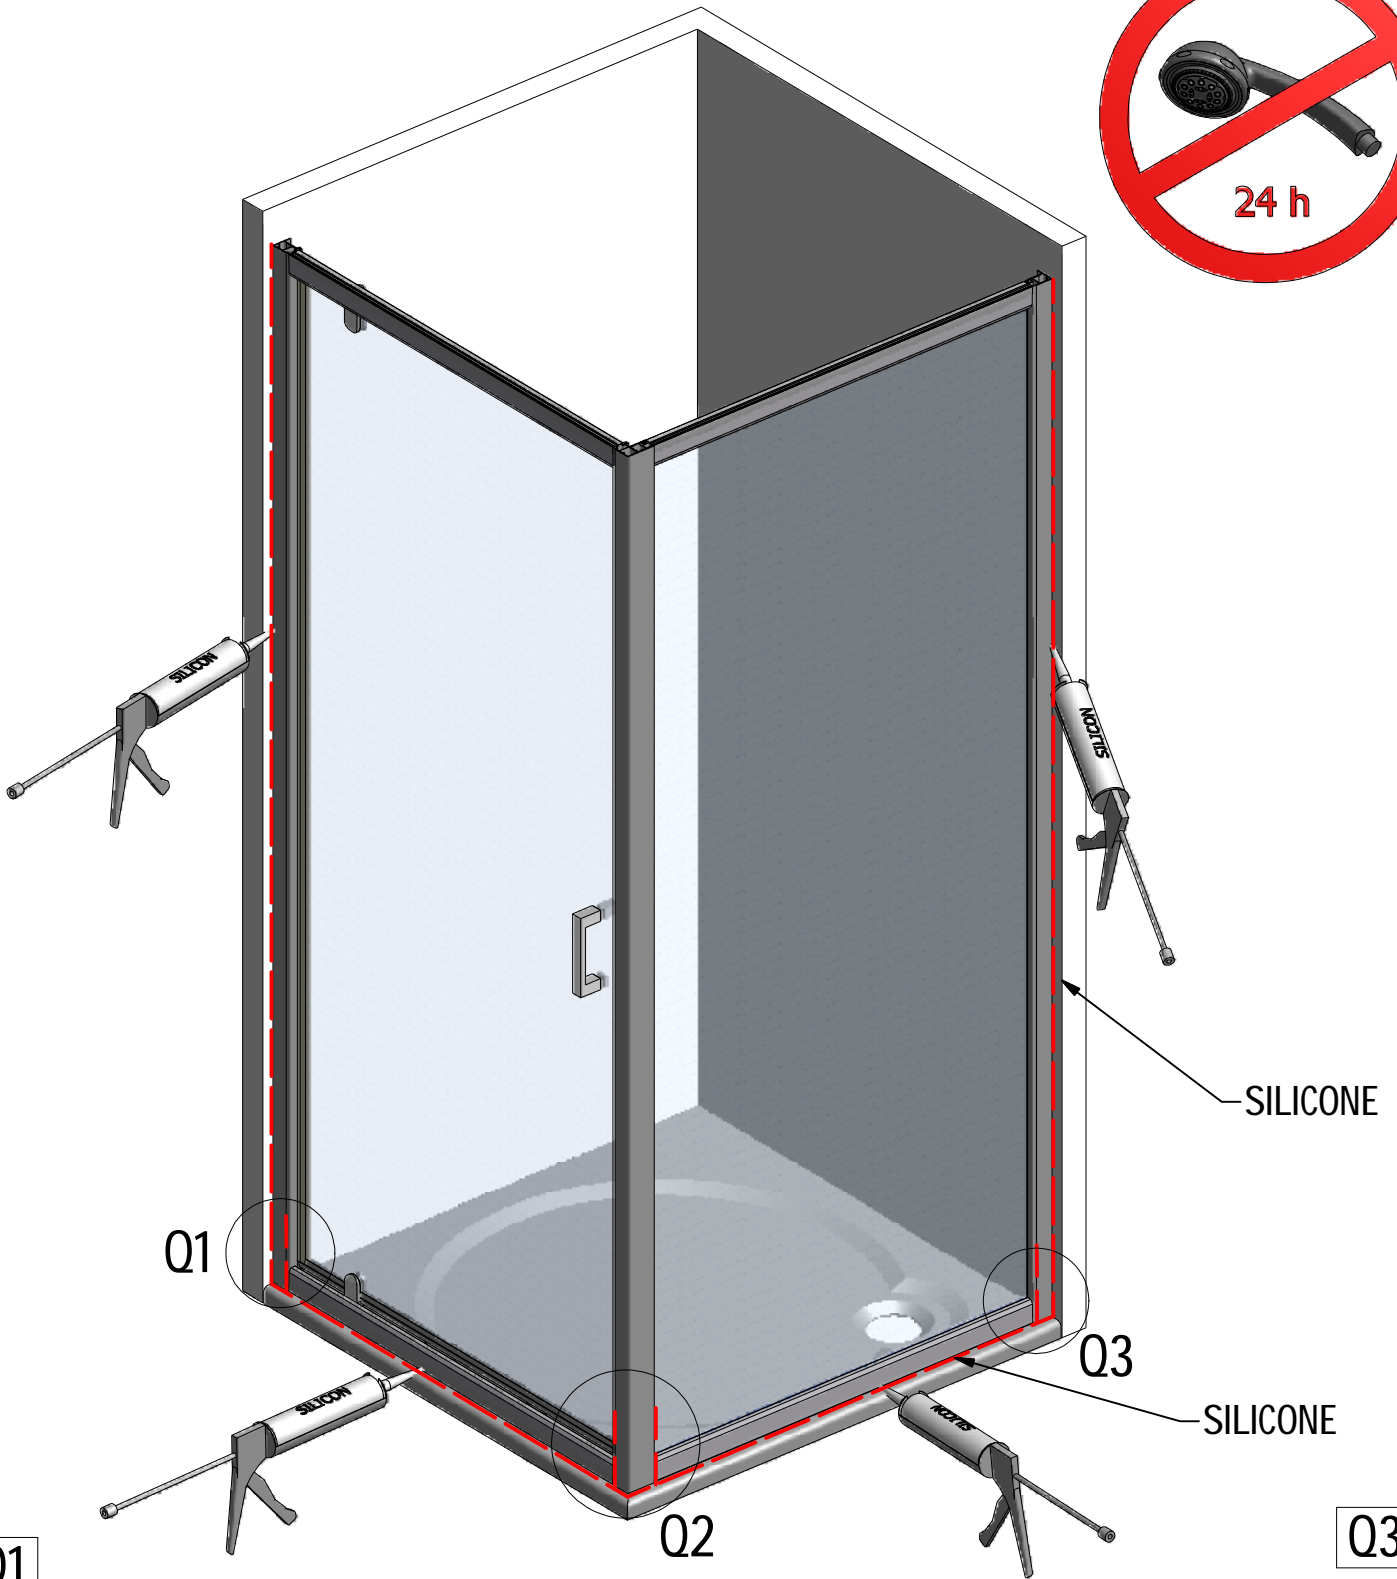

Q1

Q2

Q3

SILICONE MIN 100mm

SILICONE

SILICONE MIN 100mm

SILICONE

SILICONE MIN 100mm