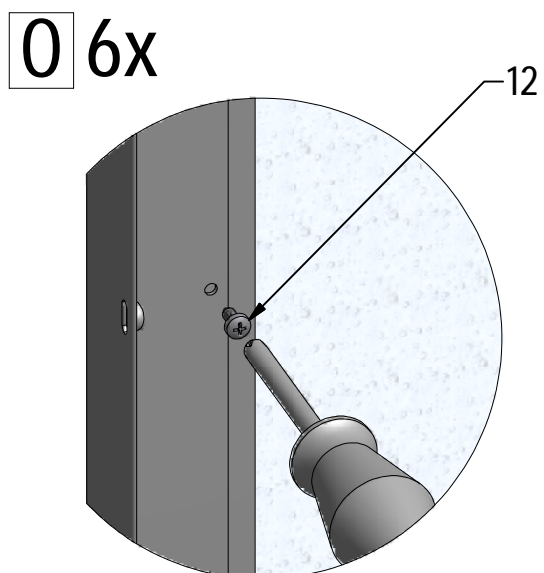

K 3x

L

M

Q1

Q2

Q3

SILICONE MIN 100mm

SILICONE

SILICONE MIN 100mm

SILICONE

SILICONE MIN 100mm

| | | | |
|------|-------------|--------------|--------------|
| V135 | 700 | clear glass | ND03-0538-02 |
| | | intima | ND03-0538-21 |
| | 750 | clear glass | ND03-0539-02 |
| | | intima | ND03-0539-21 |
| | 800 | clear glass | ND03-0540-02 |
| | | intima | ND03-0540-21 |
| | 900 | clear glass | ND03-0541-02 |
| | | intima | ND03-0541-21 |
| 1000 | clear glass | ND03-0542-02 | |
| | intima | ND03-0542-21 | |