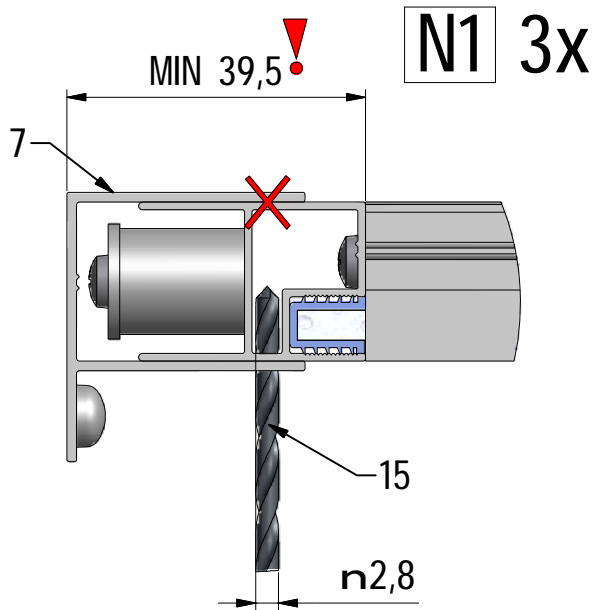

K 3x

L

M

Q1

Q2

Q3

SILICONE MIN 100mm

SILICONE

SILICONE MIN 100mm

SILICONE

SILICONE MIN 100mm

| | | | |
|------|-------------|--------------|--------------|
| V135 | 700 | clear glass | ND03-0538-02 |
| | | intima | ND03-0538-21 |
| | 750 | clear glass | ND03-0539-02 |
| | | intima | ND03-0539-21 |
| | 800 | clear glass | ND03-0540-02 |
| | | intima | ND03-0540-21 |
| | 900 | clear glass | ND03-0541-02 |
| | | intima | ND03-0541-21 |
| 1000 | clear glass | ND03-0542-02 | |
| | intima | ND03-0542-21 | |