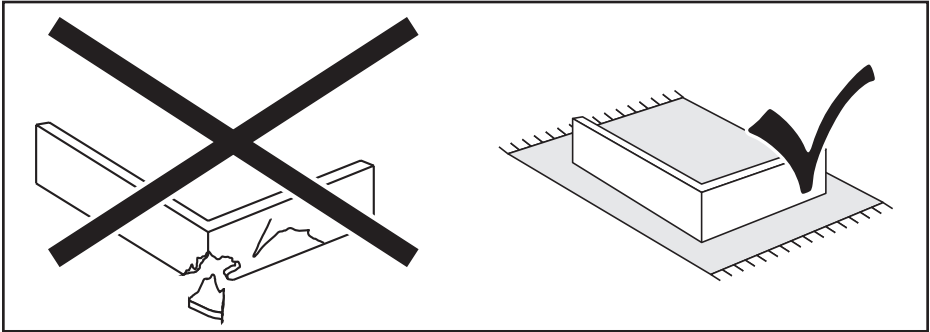

Wellis®

EN

Blondie 60 washbasin, main cabinet and mirror
INSTALLATION GUIDE

DE

Blondie 60 Waschbecken, Hauptschrank und Spiegel
AUFBAUANLEITUNG

FR

Blondie 60 lavabo, armoire principale et miroir
GUIDE D'INSTALLATION

HU

Blondie 60 mosdó, szekrény és tükör
TELEPÍTÉSI ÚTMUTATÓ

WB00297, WB00298, WB00299

BLONDIE 60

EN

Important information
Read carefully. Keep this information for
further referen-ce.

WARNING

Serious or fatal crushing injuries can occur from furniture tipover. To prevent this furniture from tipping over it must be permanently fixed to the wall. Fixing devices for the wall are not included since different wall materials require different types of fixing devices. Use fixing devices suitable for the walls in your home. For advice on suitable fixing systems, contact your local specialized dealer.